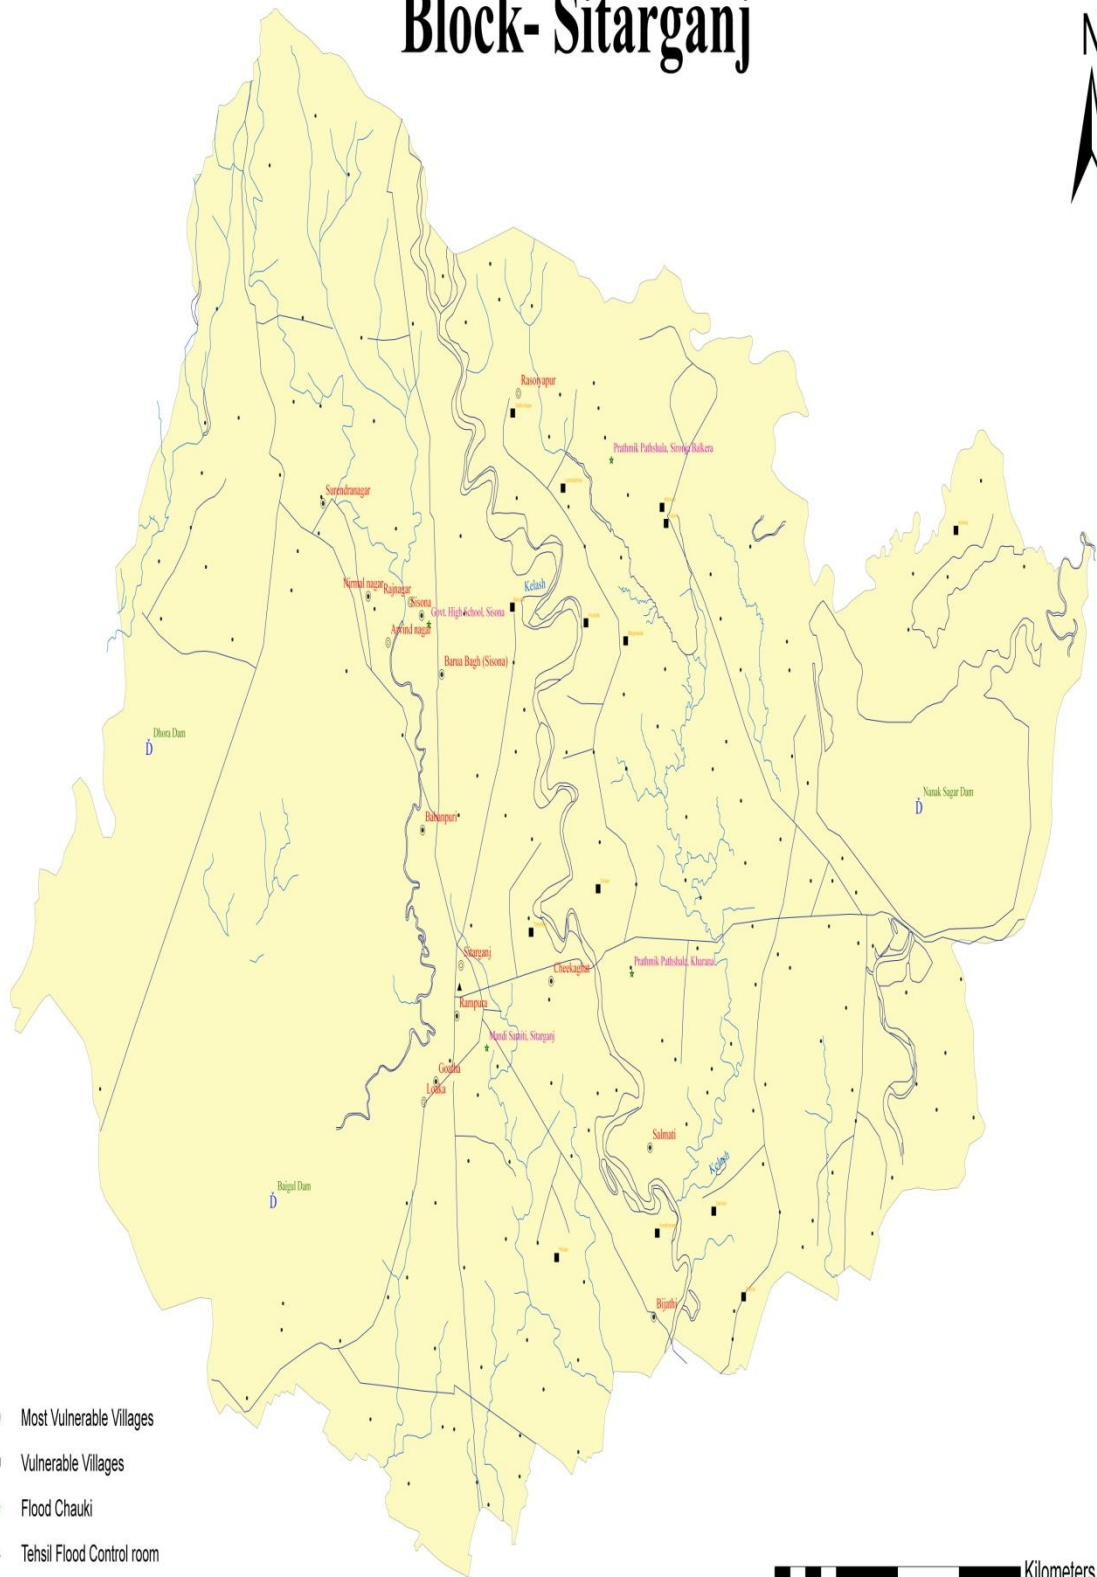

Block- Sitarganj

- ⊙ Most Vulnerable Villages
- Vulnerable Villages
- * Flood Chauki
- ▲ Tehsil Flood Control room
- River
- ♠ Dams