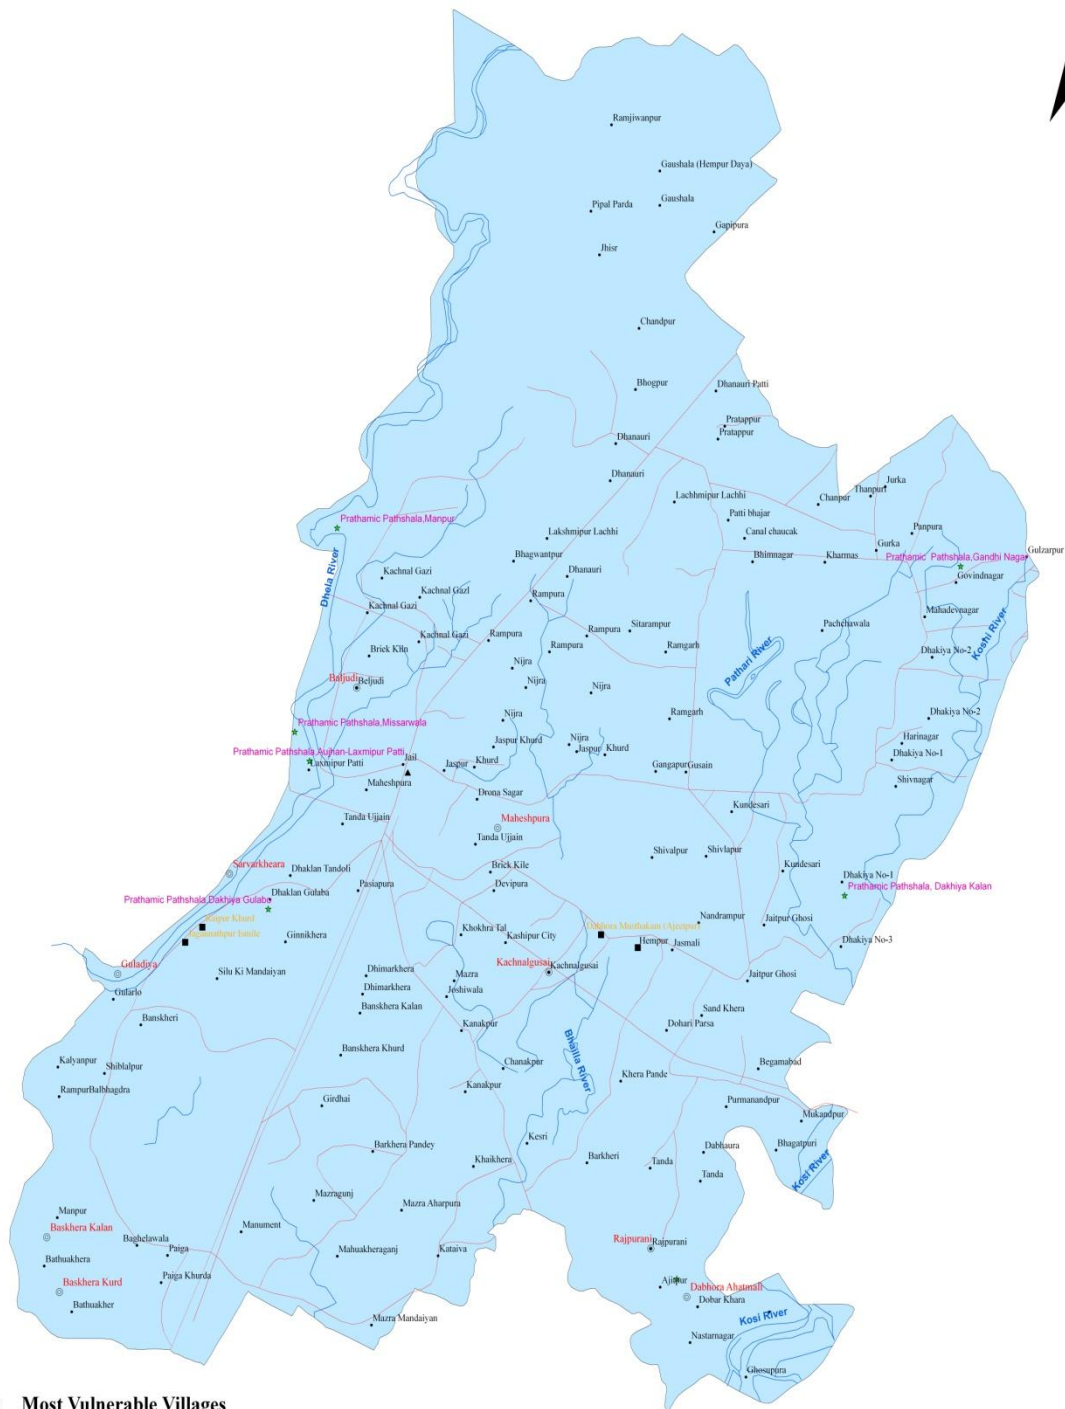

Block- Kashipur

- ⊙ Most Vulnerable Villages
- Vulnerable Villages
- ★ Flood Chauki
- ▲ Tehsil Flood Control room
- River
- ◡ Dams