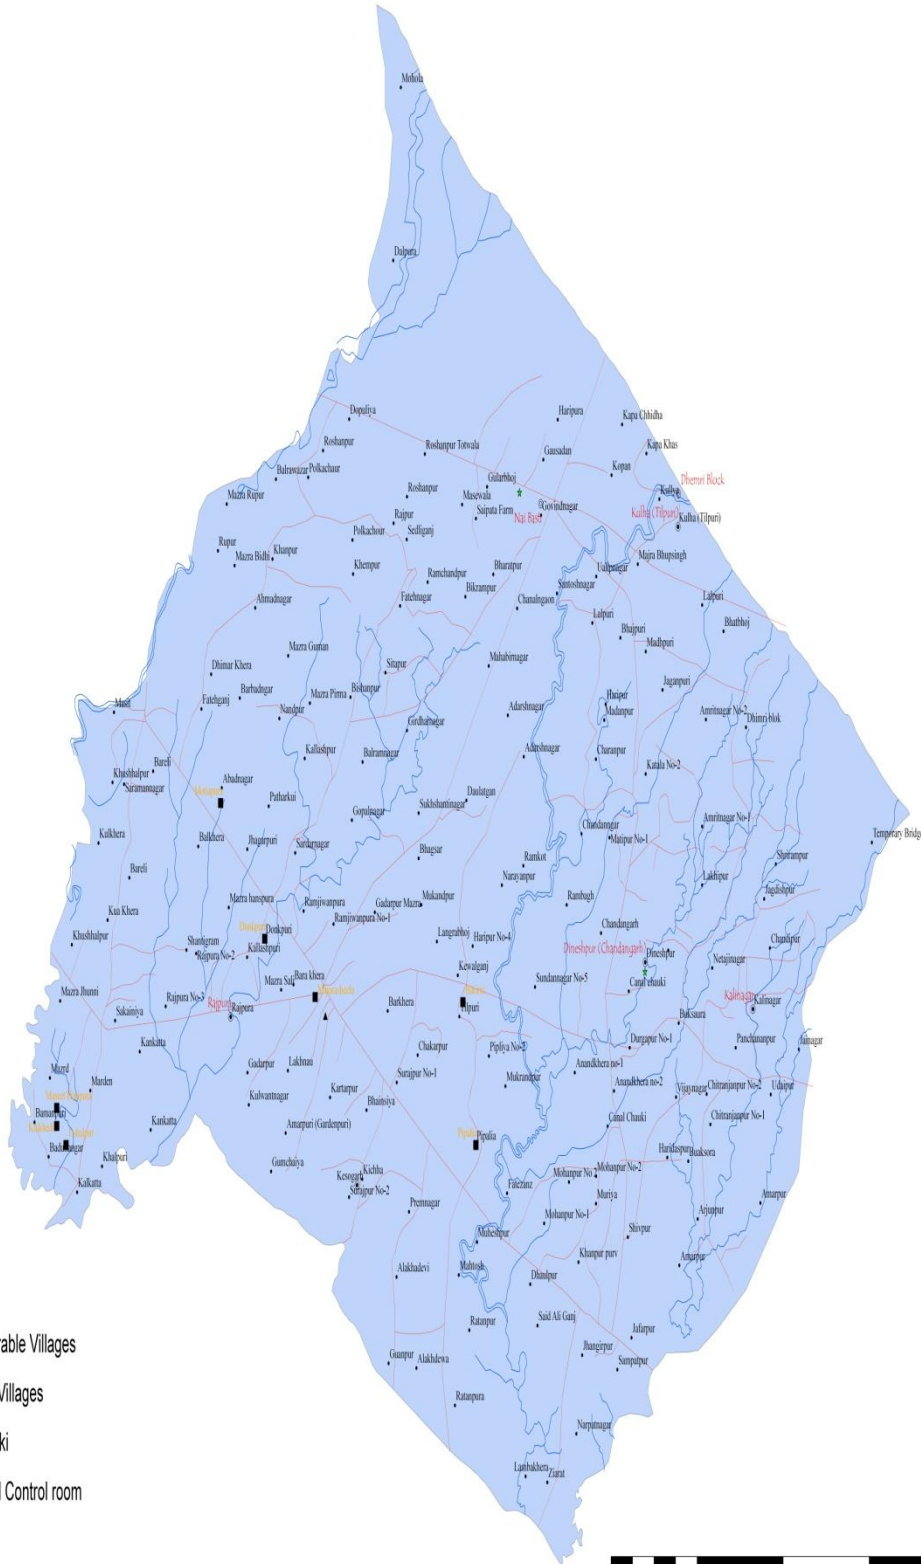

Block- Gadarpur

- ⊙ Most Vulnerable Villages
- Vulnerable Villages
- * Flood Chauki
- ▲ Tehsil Flood Control room
- River
- ▭ Dams